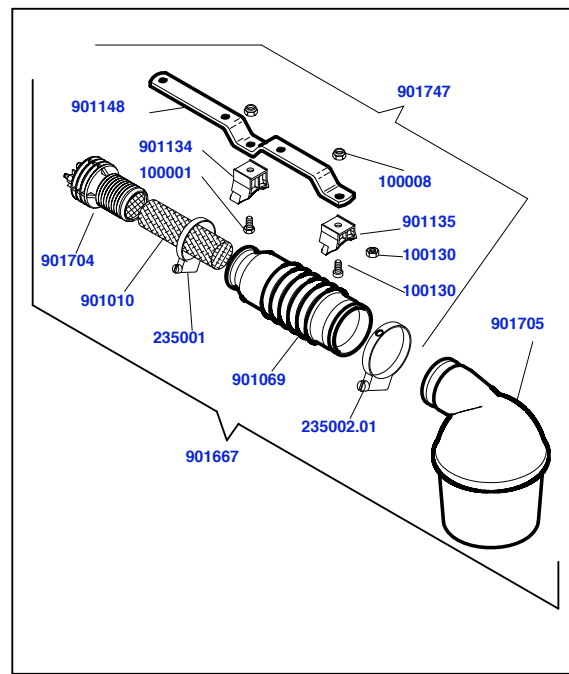

901678.01

	Colore/Color	Colore/Color
901719-US	NERO / BLACK	BIANCO / WHITE